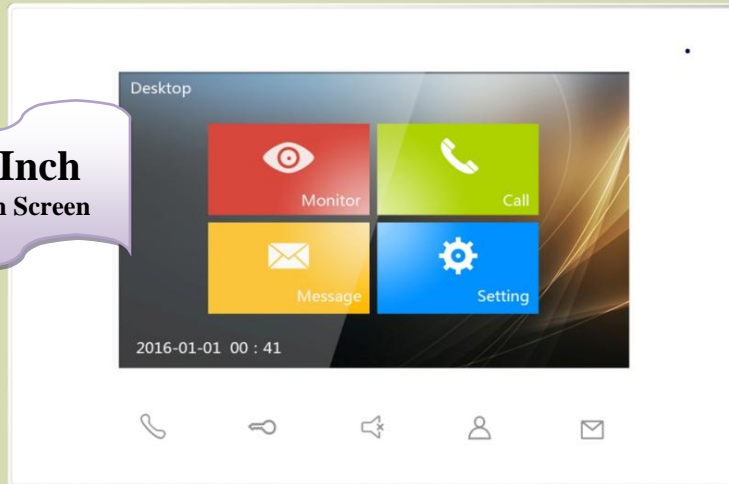

ZDL-VT-Series 2-Wire Multi-Extension Intercom System

**7-Inch
Touch Screen**

ZDL-T1

ZDL-T2

ZDL-T3

**ZDL - V1 SERIES 2 WIRE
MULTI EXTENSION HOME/OFFICE
COMMUNICATION INTERCOM SYSTEM**

SYSTEM FEATURES

- Direct Press Vandal/Waterproof HD Door Camera
- In-house Screen Auto-Display Guest Real-Time Video
- Support 6-Separate Door Camera Location
- Up To 12-Interior Touch-Screen Monitor Support
- Integrates Up To 18-CCTV Cameras
- Guest Video Event Recording With Playback
- Retrievable Guest Video Snapshots
- Up To 200-User Gate/Door Access KeyCards
- Integrates Surveillance DVR For Added Security
- In-house Voice Communication Between Extensions
- Language Choice: English, French, Espanol, Italiano Etc

Request To Exit:
Support Touch + No-Touch Exit Device
+++Gate Opener & Locks
"Requires Separate Power"

Camera + Screen Resolution

Camera: 2.0-Mega-Pixel HD
Monitor: 800 X 480 Soft Touch

ZDL-VT1~VT3 Door Panel Application