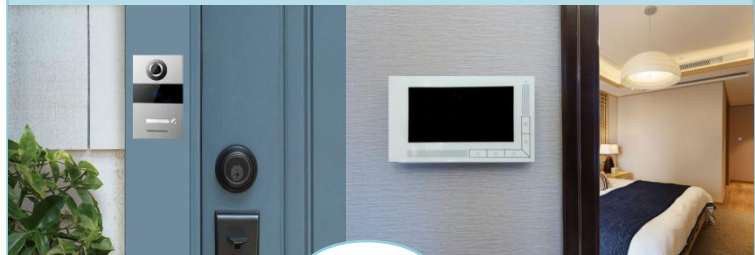

Request To Exit:
Support Touch + No-Touch Exit Device
+++Gate Opener & Locks
"Requires Separate Power"

Camera + Screen Resolution

Camera: 2.0-Mega-Pixel HD
Monitor: 800 X 480 Soft Touch

ZDL-VT1~VT3 Door Panel Application

ZDL-VT1

1-Button Panel Ideal For Homes, Offices, Daycare. Support 6-Entry Doors With 12-Interior Extensions Capable Of Calling Between Rooms.

ZDL-VT2

Ideal For 2-Apartment Unit Application. Support 6-Entry Doors Plus 4-Interior Extension In Each Apartment. Support Point To Point Calling Between Rooms.

ZDL-VT3

Solution For 4-Separate Apartments. Support 6-Entry Doors Plus 4-Interior Extension In Each Apartment. Support Point To Point Calling Between Rooms.

Got Other Technical Questions? Contact Your Local Dealer