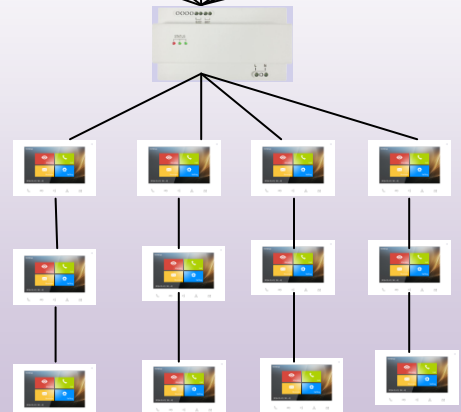

ZDL-VT-Series 2-Wire Multi-Extension Intercom System

**7-Inch
Touch Screen**

ZDL-T1

ZDL-T2

ZDL-T3

**ZDL - V1 SERIES 2 WIRE
MULTI EXTENSION HOME/OFFICE
COMMUNICATION INTERCOM SYSTEM**

SYSTEM FEATURES

- Direct Press Vandal/Waterproof HD Door Camera
- In-house Screen Auto-Display Guest Real-Time Video
- Support 6-Separate Door Camera Location
- Up To 12-Interior Touch-Screen Monitor Support
- Integrates Up To 18-CCTV Cameras
- Guest Video Event Recording With Playback
- Retrievable Guest Video Snapshots
- Up To 200-User Gate/Door Access KeyCards
- Integrates Surveillance DVR For Added Security
- In-house Voice Communication Between Extensions
- Language Choice: English, French, Espanol, Italiano Etc

Point-To-Point Calling Intercom

**6-Door + 12- Extension
Support**

Got Other Technical Questions? Contact Your Local Dealer

ZDL-VT-Series 2-Wire Multi-Extension Intercom System

System Specification

Door Camera Power

Input: 100 - 240V ~ 50/60Hz [Adapter]
Output: 24~30VDC 1.5Amp

Consumption: 150MA
[Model: ZDL-WPS1 Adapter Included]
Support Corresponding Power Backup Battery.

Monitor Power

Input: 100 - 240V ~ 50/60Hz [Adapter]
Output: : 24~30VDC 1.5Amp

Request To Exit:
Support Touch + No-Touch Exit Device
+++Gate Opener & Locks
"Requires Separate Power"

Camera + Screen Resolution

Camera: 2.0-Mega-Pixel HD
Monitor: 800 X 480 Soft Touch

ZDL-VT1~VT3 Door Panel Application